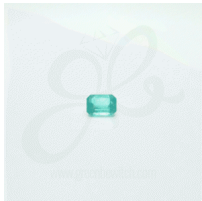

Emerald Cut Emerald

- Origin: Emerald is of Colombian Mines
- Certification: GIA-Certification
- Photograph: Actual No Editing or Enhancement By Photoshop.

Rating: Not Rated Yet

Price

Variant price modifier:

Description

SKU: 00107

Cut: Emerald

T/tw.Em: **3.9 Carats**

Size: L : 5mm x W : 7mm x D : 11mm

Origin: Colombia

Color and imperfections characteristic of: Chivor mine

Crystal: Clear (IF)